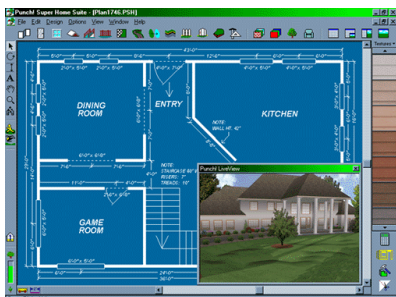

PRODUCT SCREEN SHOTS

SYSTEM REQUIREMENTS

Windows 95/98/NT/2000/ME/XP: Pentium Processor, 64 MB of RAM, 1.35 GB of hard disk space, VGA video card @ 800 x 600 resolution and 24 bit colour depth, CD-ROM drive, mouse or other pointing device, 32MB video card memory