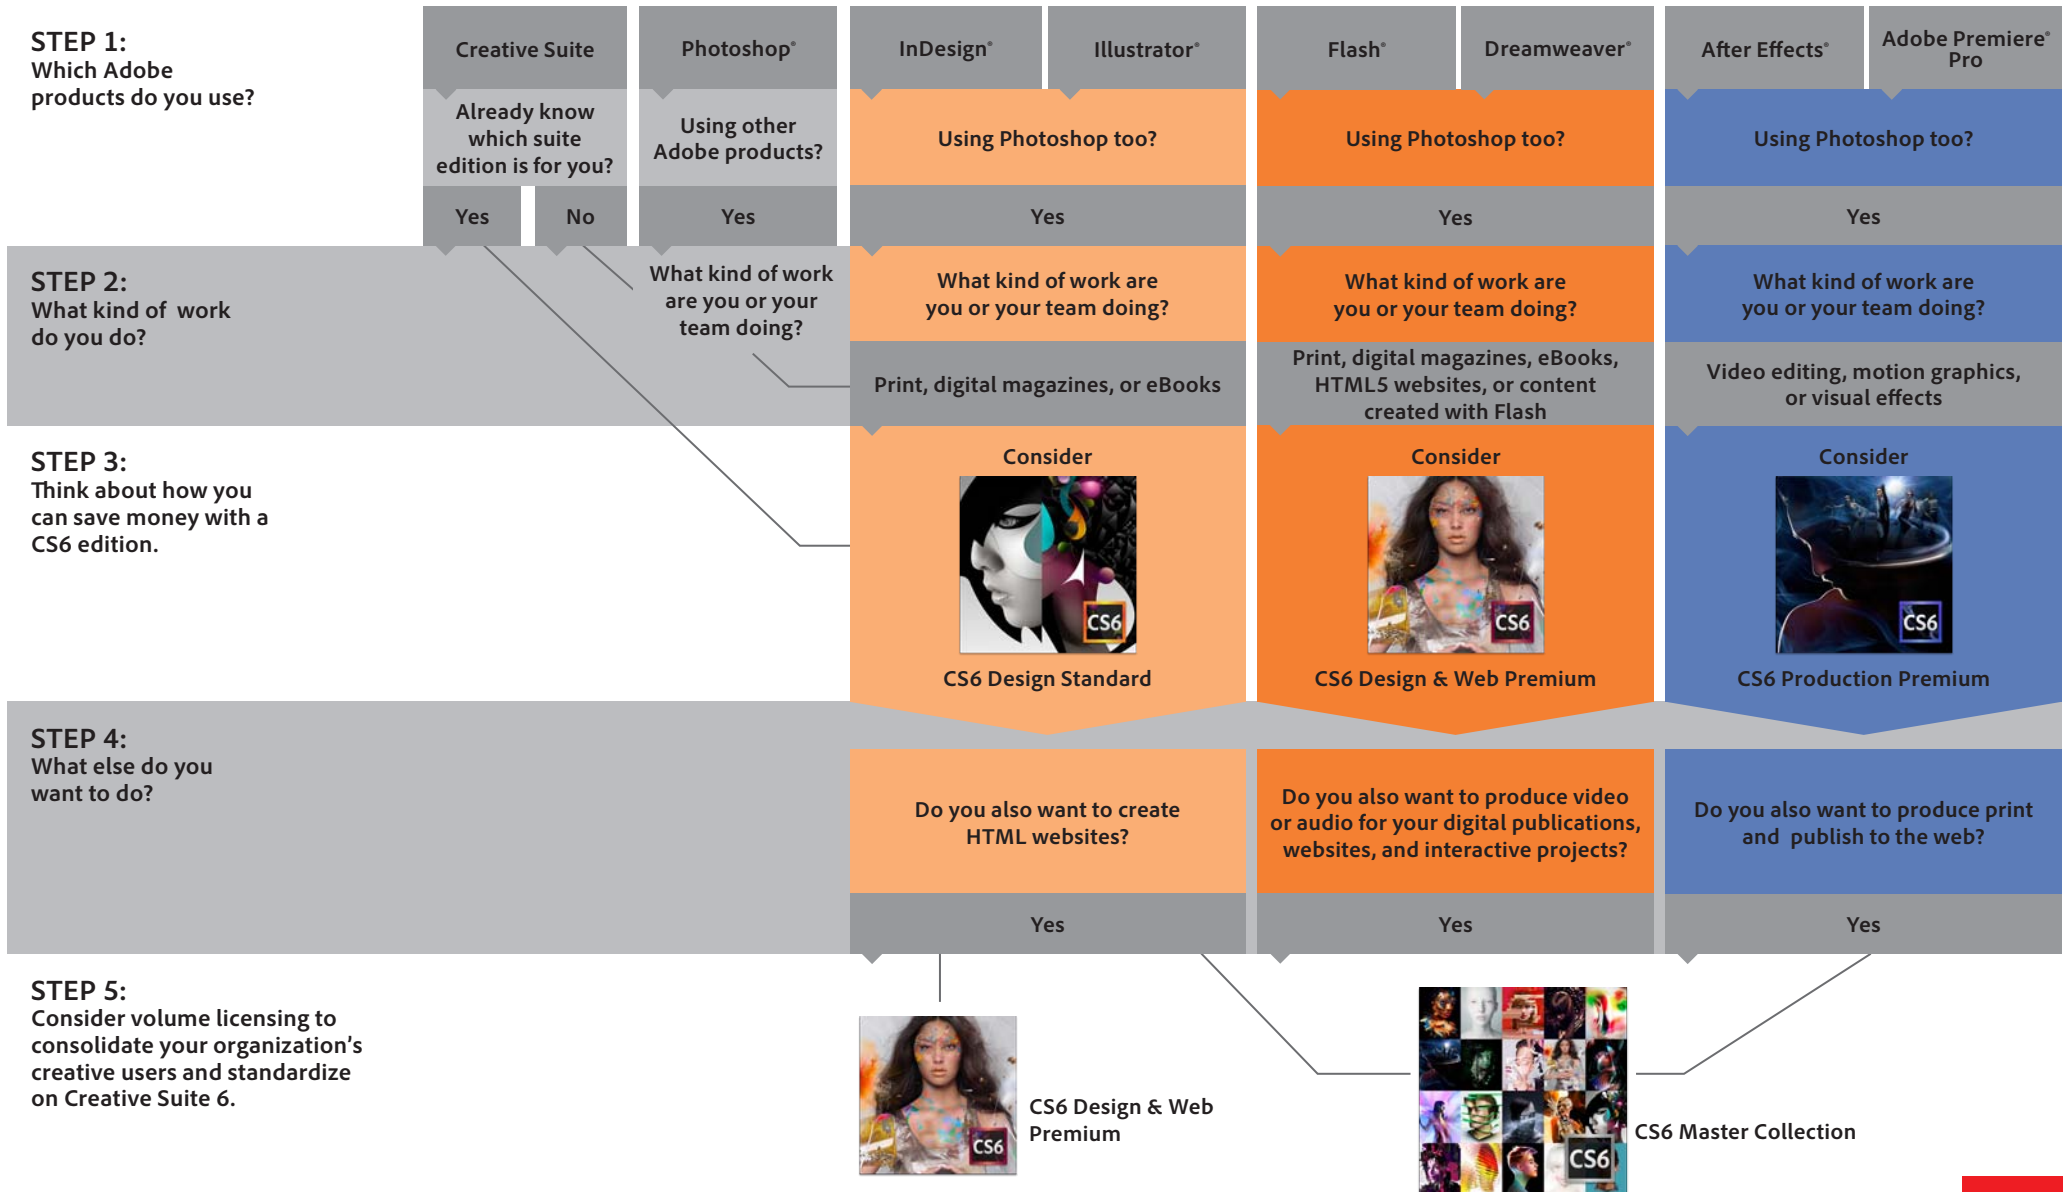

Suite selector for Adobe® Creative Suite® 6

Which Adobe Creative Suite edition is right for me?

What's in each edition?

**DESIGN
STANDARD**

**DESIGN & WEB
PREMIUM**

**PRODUCTION
PREMIUM**

**MASTER
COLLECTION**

COMPONENT	WHAT IT'S FOR	DESIGN STANDARD	DESIGN & WEB PREMIUM	PRODUCTION PREMIUM	MASTER COLLECTION
Adobe Photoshop CS6 Extended	Edit and composite images, plus use 3D tools, edit video, and perform advanced image analysis		•	•	•
Adobe Photoshop CS6	Edit and composite images	•			
Adobe Illustrator CS6	Create vector-based graphics for print, web, video, and mobile and edit video	•	•	•	•
Adobe InDesign CS6	Design professional layouts for print and digital publishing	•	•		•
Adobe Acrobat® X Pro	Create, protect, collaborate, and print PDF documents	•	•		•
Adobe Dreamweaver CS6	Design, develop, and maintain standards-based websites and applications		•		•
Adobe Flash Professional CS6	Create rich interactive content across platforms and devices		•	•	•
Adobe Fireworks® CS6	Rapidly prototype websites and applications and optimize web graphics		•		•
Adobe Premiere® Pro CS6	Edit your way with high-performance video editing software			•	•
Adobe After Effects CS6	Create motion graphics and visual effects with the industry standard			•	•
Adobe Audition® CS6	Create, edit, and enhance audio for broadcast, video, and film			•	•
Adobe SpeedGrade™ CS6	Manipulate light and color in video footage			•	•
Adobe Prelude CS6	Streamline import and logging for any video format			•	•
Adobe Encore® CS6	Author DVDs, Blu-ray discs, and output to the web			•	•